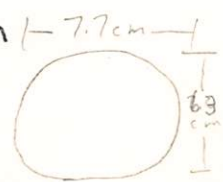

Complete mono  
~~or~~ worn on one plane  
 Back of 'B' end chipped away

26

form  
 ovoid, plano-convex

Length - 19.7 cm

max width - 9.1 cm  
 Thickness ~~is~~ 8.0 cm

width - a. end - 7.7 cm (a)  
 width - b. end - 7.0 cm end  
 thickness - a. end - 6.3 cm  
 thickness - B. end - 5.25 cm