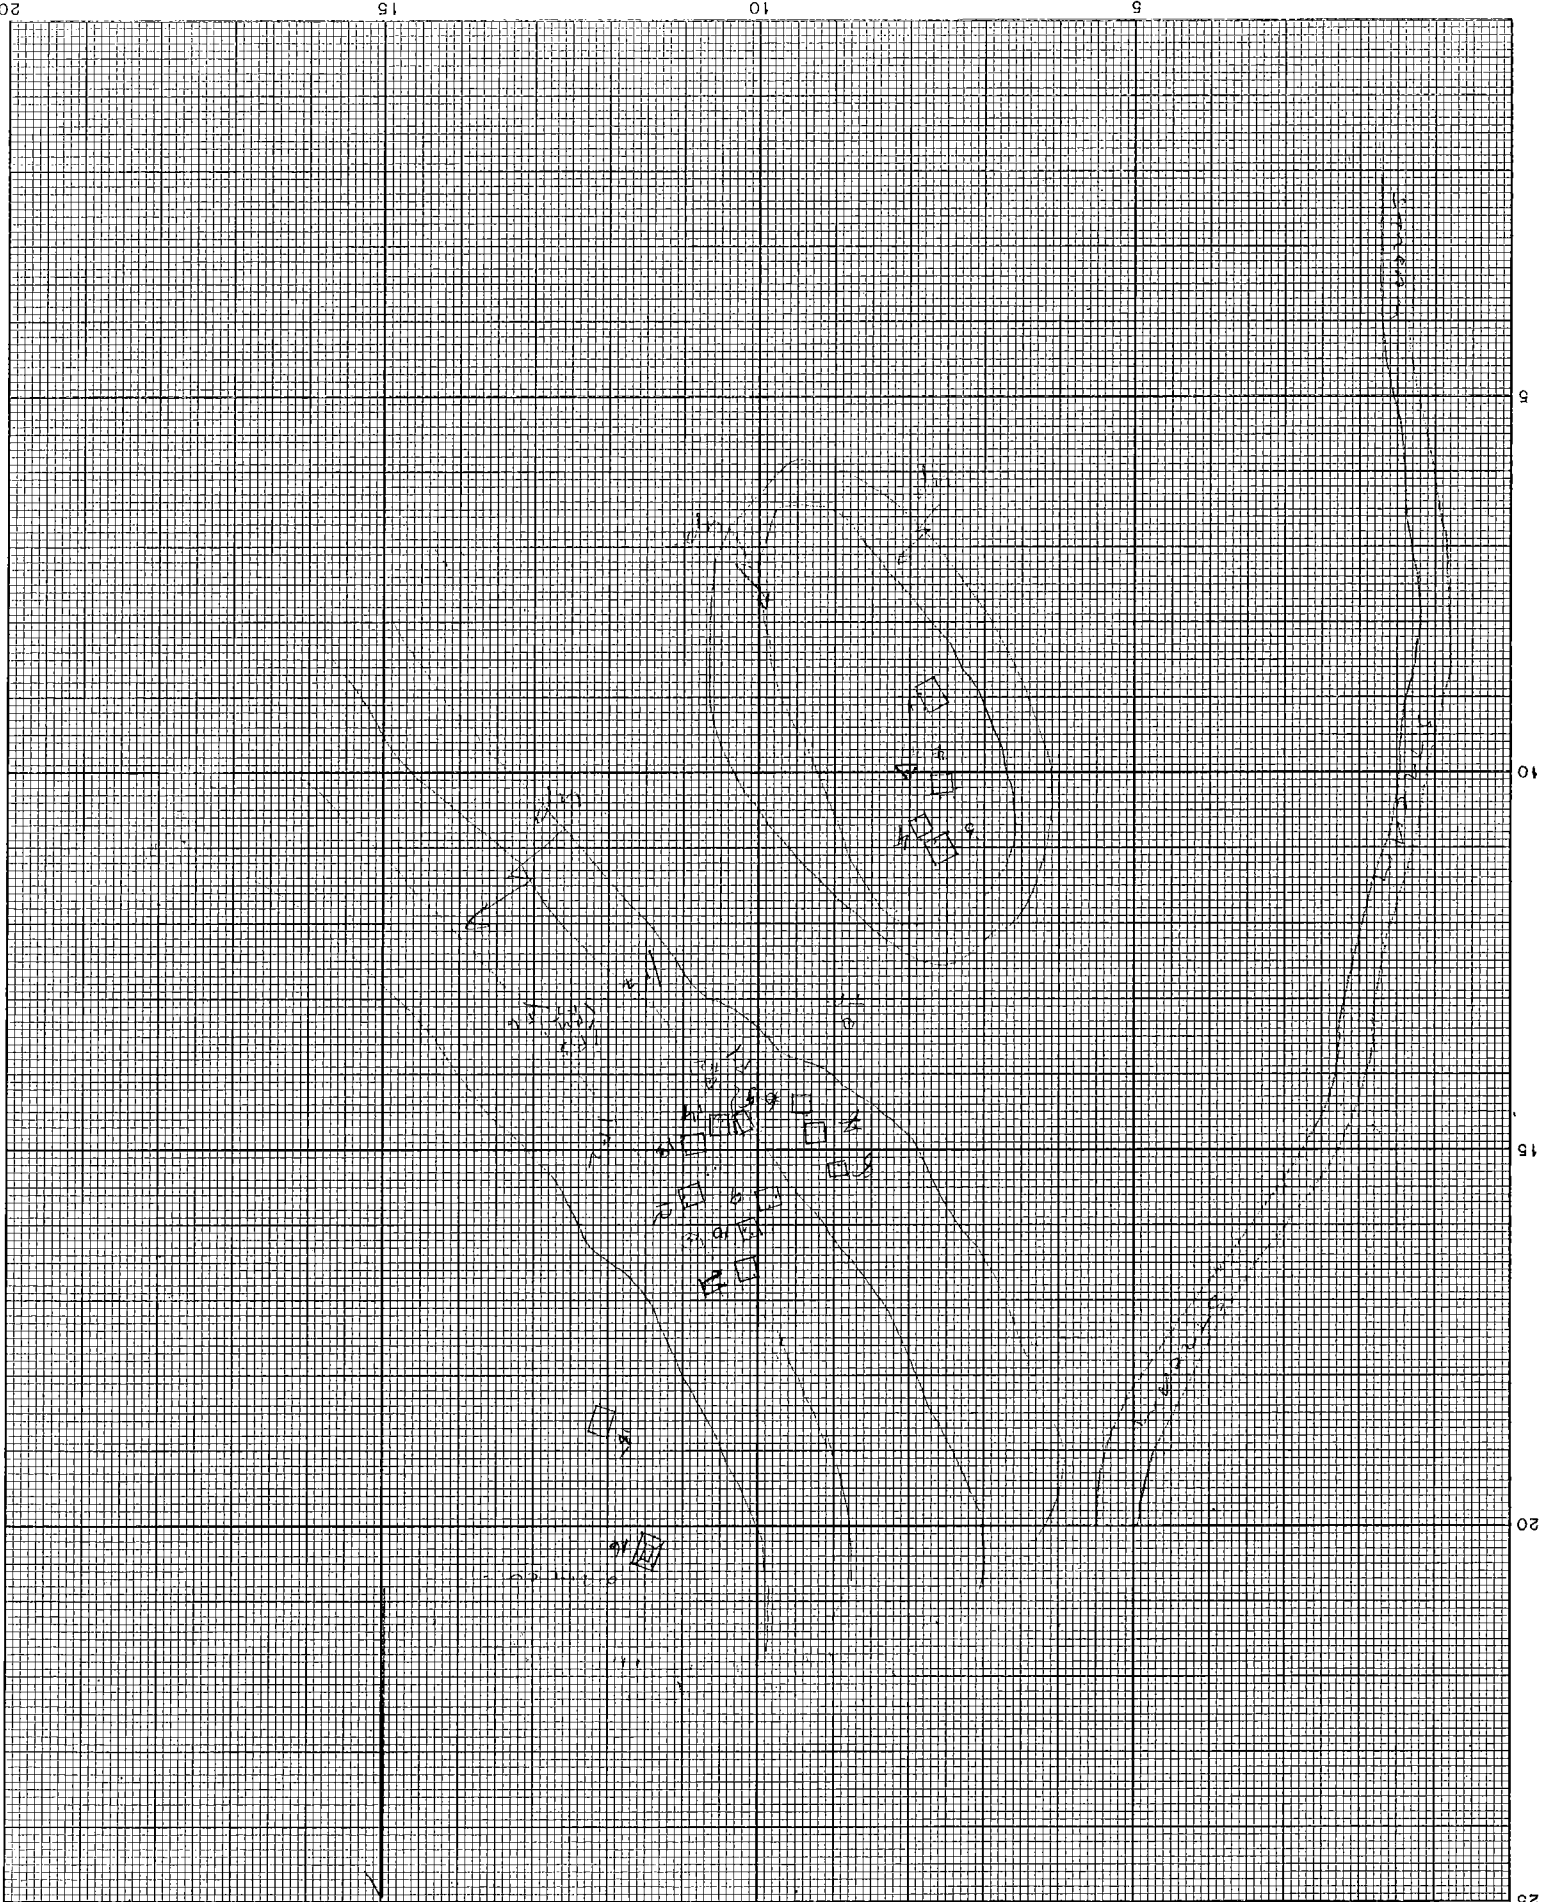

Recommended Citation

Schortman, Edward Mark, "PSB Site 89 Map" (1983). *Four Valleys Archive*. Paper 93435.
<https://digital.kenyon.edu/honduras/93435>

This Drawing is brought to you for free and open access by the Anthropology at Digital Kenyon: Research, Scholarship, and Creative Exchange. It has been accepted for inclusion in Four Valleys Archive by an authorized administrator of Digital Kenyon: Research, Scholarship, and Creative Exchange. For more information, please contact noltj@kenyon.edu.

0.83-1
 510 B1
 1.000

Site 2
 10/2/89

0231-

083 1- SNE 85
 17/10/85

20

15

10

5

5

10

15

20

083-1-
 SPC 35
 10/12/19

25

083-1-
 SNE 290
 1' 100m
 10/3/85

1:1000
10/2/89

Site 91 (includes SMO 132)

083-1-

20
15
10
5
5
10
15
20

Size 54
1.1000
1013153
083-1