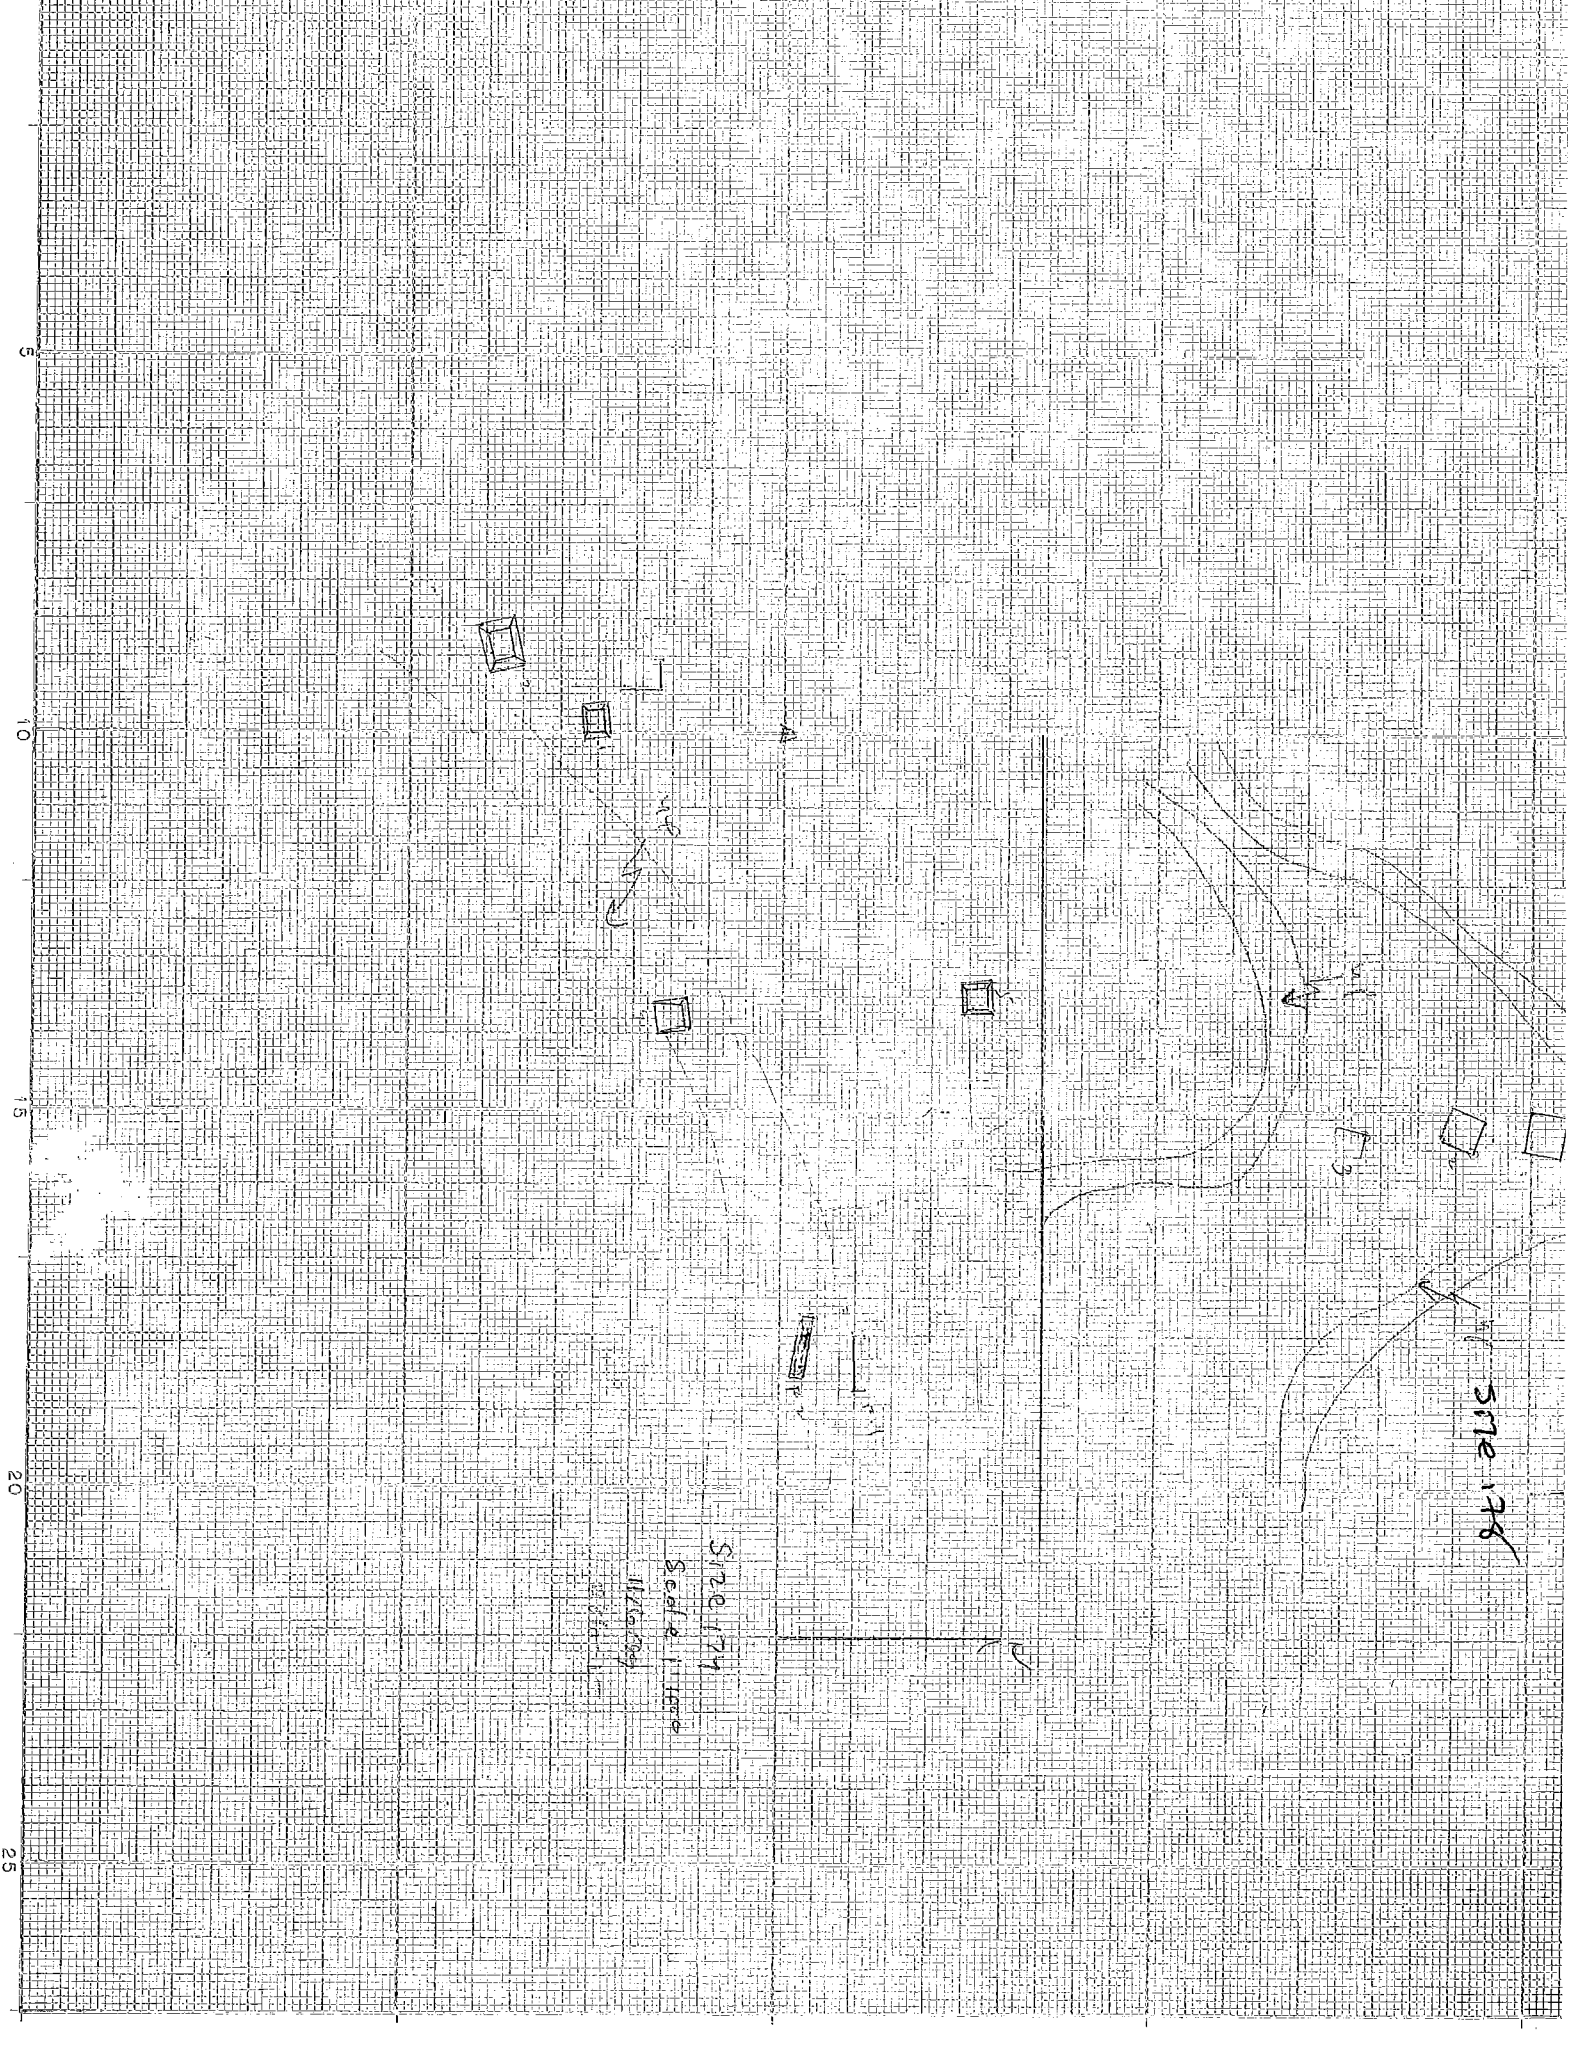

1985

PSB Site 176 Map

Edward Mark Schortman
schortma@kenyon.edu

Follow this and additional works at: <https://digital.kenyon.edu/honduras>

Part of the Archaeological Anthropology Commons

Recommended Citation

Schortman, Edward Mark, "PSB Site 176 Map" (1985). *Four Valleys Archive*. Paper 93308.
<https://digital.kenyon.edu/honduras/93308>

This Drawing is brought to you for free and open access by the Anthropology at Digital Kenyon: Research, Scholarship, and Creative Exchange. It has been accepted for inclusion in Four Valleys Archive by an authorized administrator of Digital Kenyon: Research, Scholarship, and Creative Exchange. For more information, please contact noltj@kenyon.edu.

40

In-View

S7E 164
Slope 1:1000

D86-1-

35

S7E 175
Slope 1:1000
D86-1-

30

S7E 180
Slope 1:1000
D86-1-
Sample Area

25

S7E 176
Slope 1:1000
D86-1-