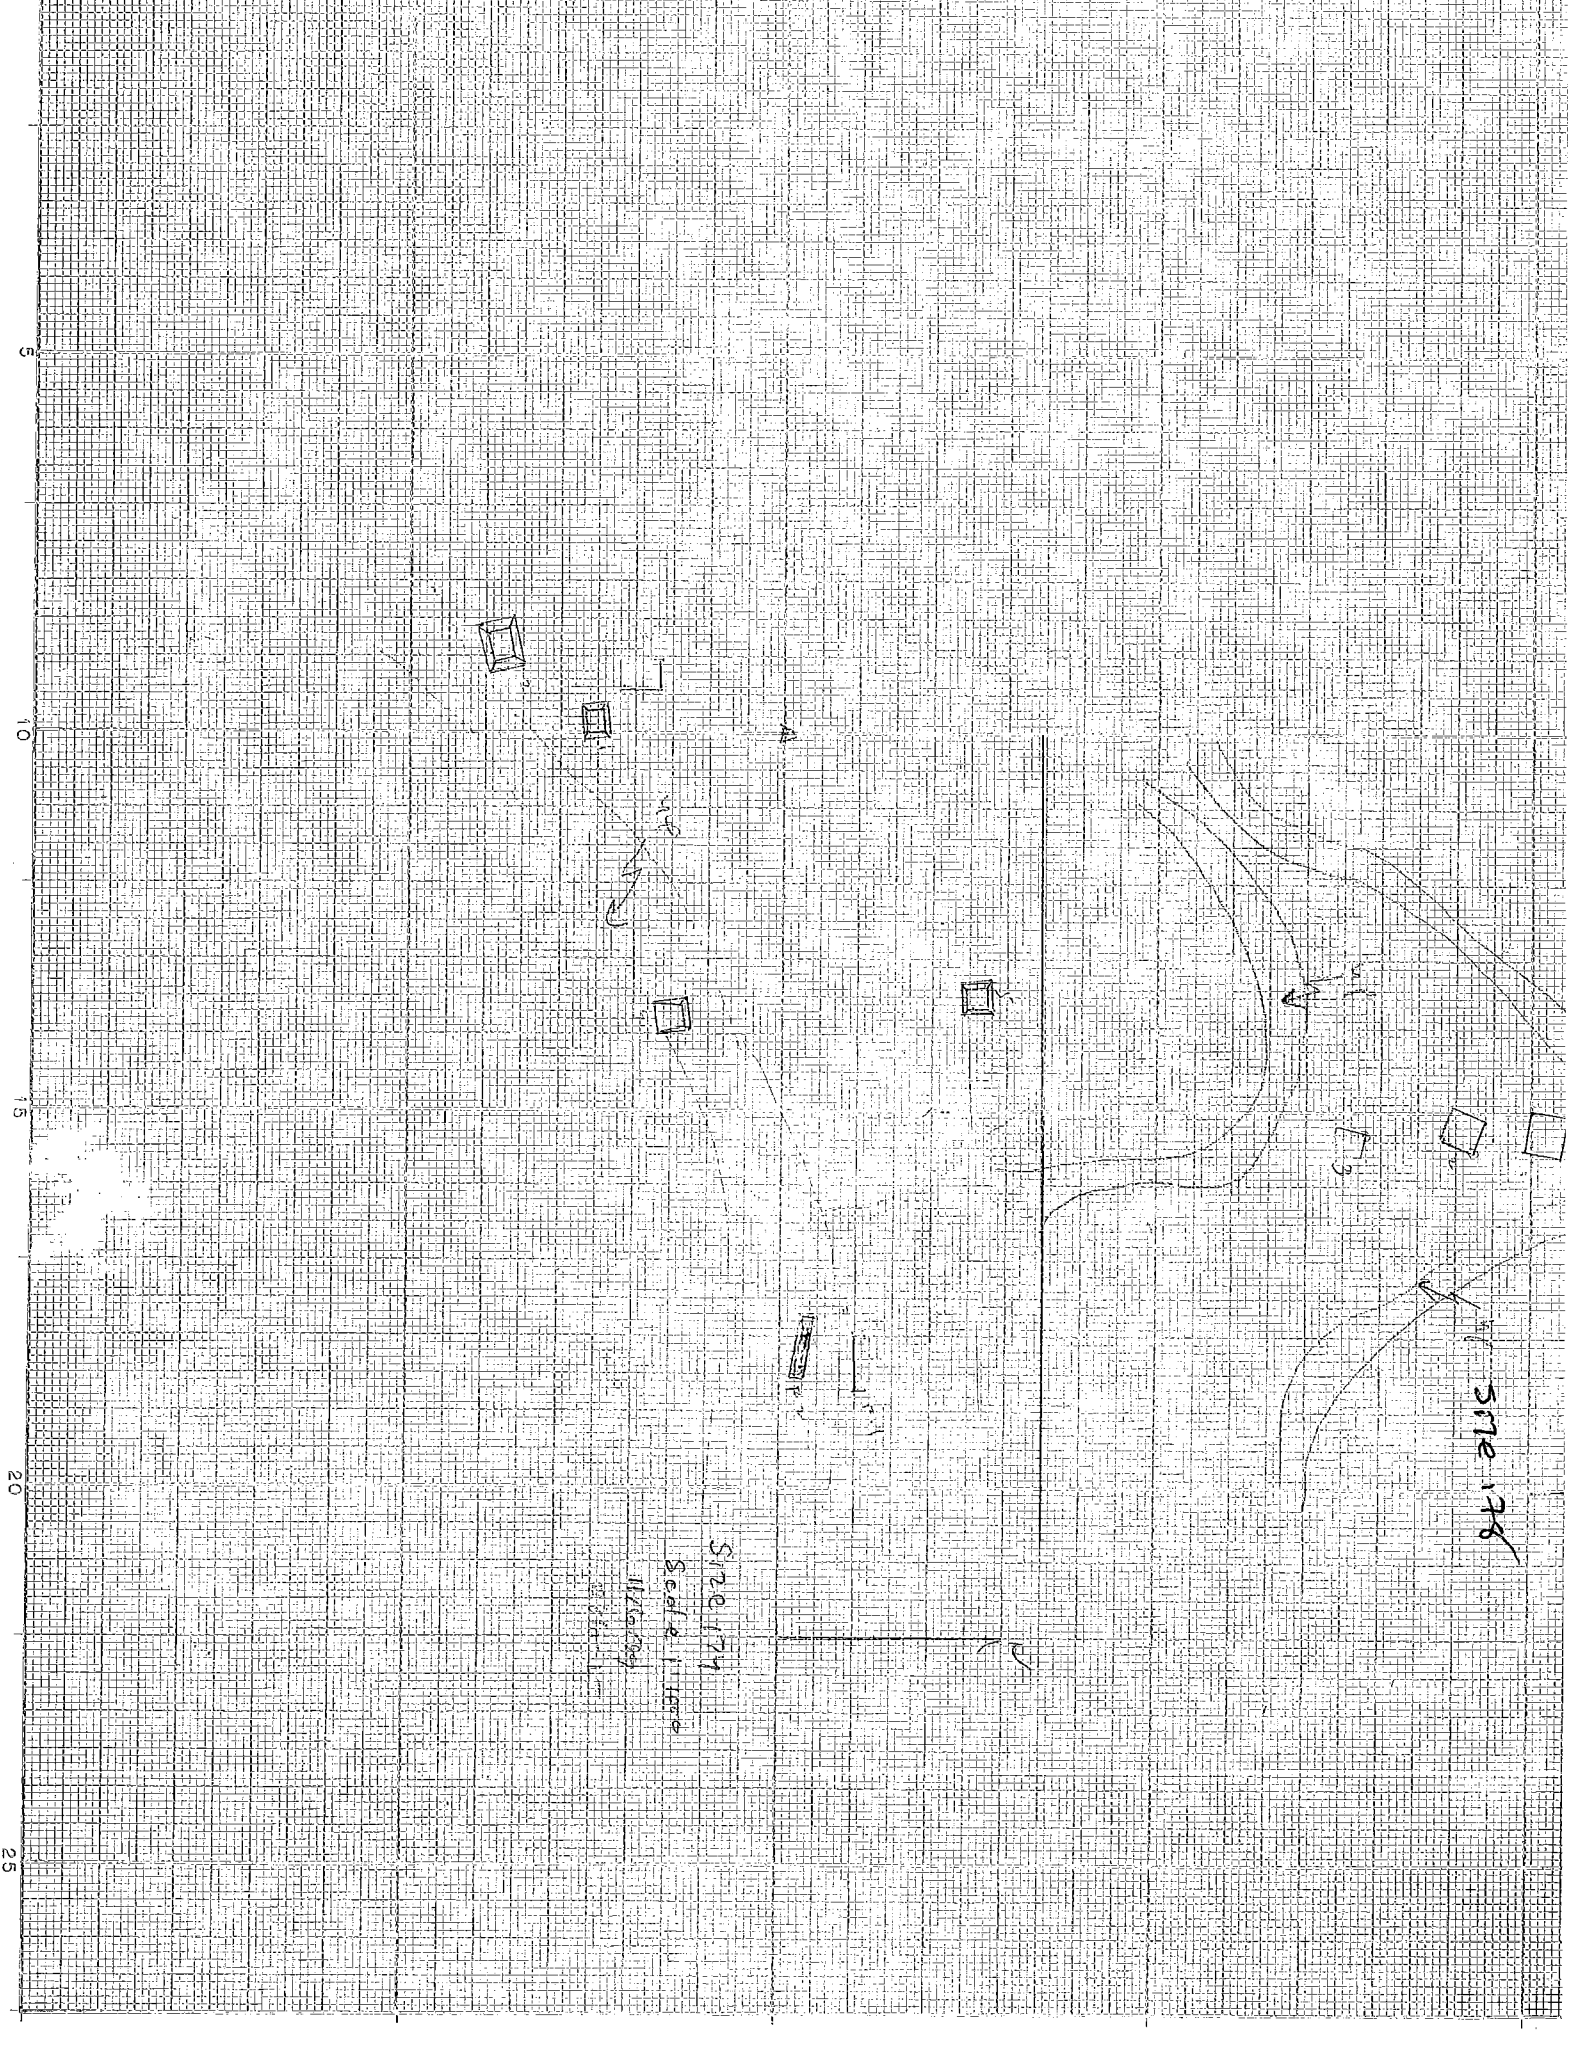


Four Valleys Archive

Anthropology

1985

PSB Site 175 Map

Edward Mark Schortman
schortma@kenyon.edu

Follow this and additional works at: <https://digital.kenyon.edu/honduras>

Part of the Archaeological Anthropology Commons

Recommended Citation

Schortman, Edward Mark, "PSB Site 175 Map" (1985). *Four Valleys Archive*. Paper 93309.
<https://digital.kenyon.edu/honduras/93309>

This Drawing is brought to you for free and open access by the Anthropology at Digital Kenyon: Research, Scholarship, and Creative Exchange. It has been accepted for inclusion in Four Valleys Archive by an authorized administrator of Digital Kenyon: Research, Scholarship, and Creative Exchange. For more information, please contact noltj@kenyon.edu.

40

In-View

S7E 164
Slope 1:1000

D86-1-

35

30

S7E 0
1:1000
D86-1

Slope 1:1000