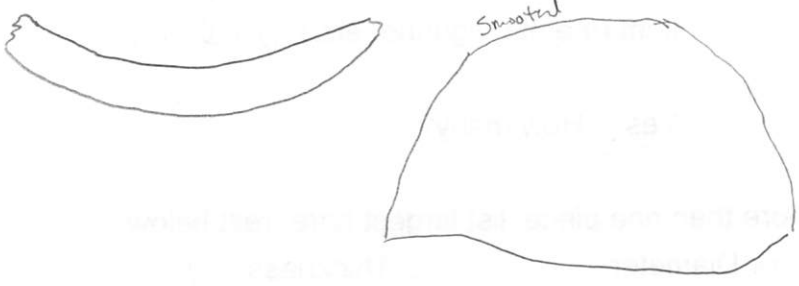

Manufacturing marks or other info about how it was made: rule from the dippe part of a dippe base. Intern (part that goes up) is not well finished - little bits of clay & such stick up from it. Underside is unsmooth & has a sort of brown/orange slip.

Decoration:

N/A

Other interesting, useful info: due to the fact that it was made from a dippe base, the curvature is nice & tight & is actually kind of pretty & symmetrical

Drawn by [illegible]

Date by [illegible]

Project Completed [illegible]

Smoothed

[Faint, illegible text below the sketches]

[Faint, illegible text in the right margin]

[Faint, illegible text in the right margin]

[Faint, illegible text in the right margin]