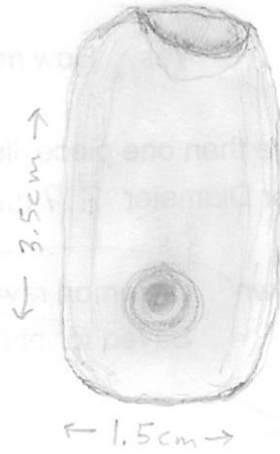

Item (metate, figurine, etc.): candelero

Is the item in more than one piece? No

Yes How many?

Measurements (take maximum). If item is in more than one piece, list largest here, rest below.

Length 4.0 cm and Width

or Diameter 2.7 cm Thickness .7 cm

Illustrations (circle appropriate item):

Not Drawn

Drawn on reverse

Drawn elsewhere Where?

Saved for photo—Yes No

DESCRIPTION: For ceramics only, paste group--

What is it?

Measurements (of pieces; of parts such as feet, openings, projections, etc.)

center hole diameter = 1.3 cm.
depth = 2.3 cm

hole in side diameter = .6 cm
depth = .6 cm

Condition (eroded; uneroded; burnt—where? how much?; etc.):

side view

cross-section to scale

exterior color

munsell 7.5YR 7/4