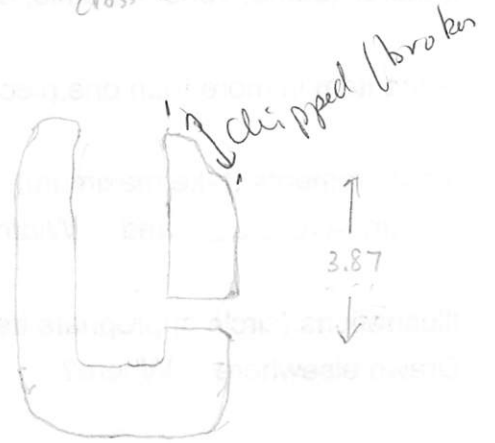

Measurements (of pieces; of parts such as feet, openings, projections, etc.)

center hole diameter = 1.3 cm.
depth = 2.3 cm

hole in side diameter = .6 cm
depth = .6 cm

Condition (eroded; uneroded; burnt—where? how much?; etc.):

moderately eroded.

Chipped on rim, and

Use wear, marking: No signs of interior burning or smoke marks.

Manufacturing marks or other info about how it was made:

The hole is very wide at the surface, and narrows towards the interior. Exterior is irregular & rather lumpy.

Decoration: none

Other interesting, useful info: none

Given by: [illegible]

Country: [illegible]

Date found: [illegible]

[illegible]

[illegible]

[illegible]

side view

cross-section to scale

exterior color

munsell 7.5YR 7/4