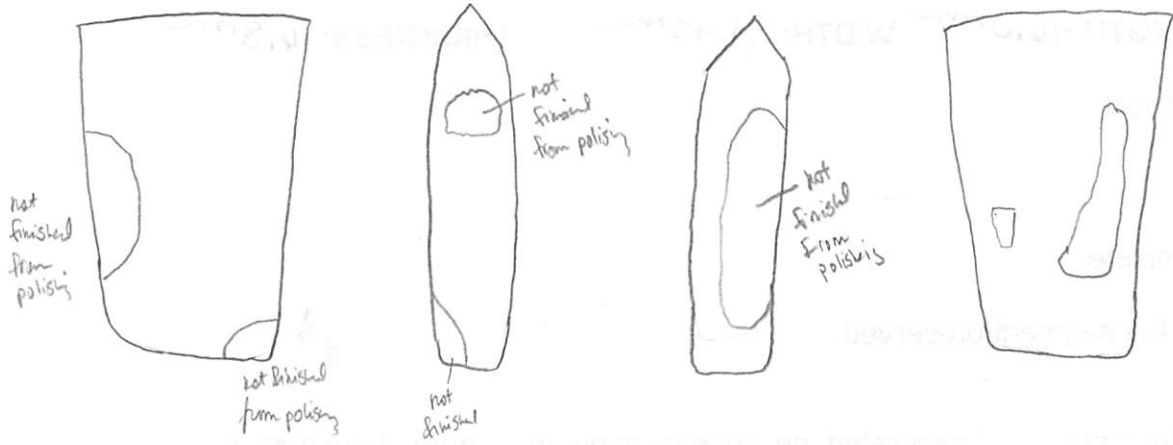

It is: complete – incomplete.

If incomplete, specify the segment preserved:

The item: is is not decorated. If decorated, describe location and nature of decoration:

The item is: not eroded – slightly – moderately – extremely – eroded.

The item is: not drawn – drawn. Where? reuse

Comments:

This is a tiny, Crystalline hacha made of dark green stone. The entire piece is lightly smoothed.

The most polished part is the blade. There are chunks taken out of the piece small sides & on the butt end.

The butt end is rough to the touch. The blade is sharp to the touch & looks like a V. It runs straight & is centered. Nicest edge part was seen - not rounded or crushed.

Some of indentations from knifing have not been smoothed out

Colors in - lines / platy, not streaked.

Faded blade - suggests to Pat that blade edge has been reground.

PROYECTO VALLE DE CAZAJA APA
CATALOGO DE FORMAS

The rest of the page contains faint, handwritten text that is mostly illegible due to fading and bleed-through. Some words like "The rest of the" and "is not" are partially visible.