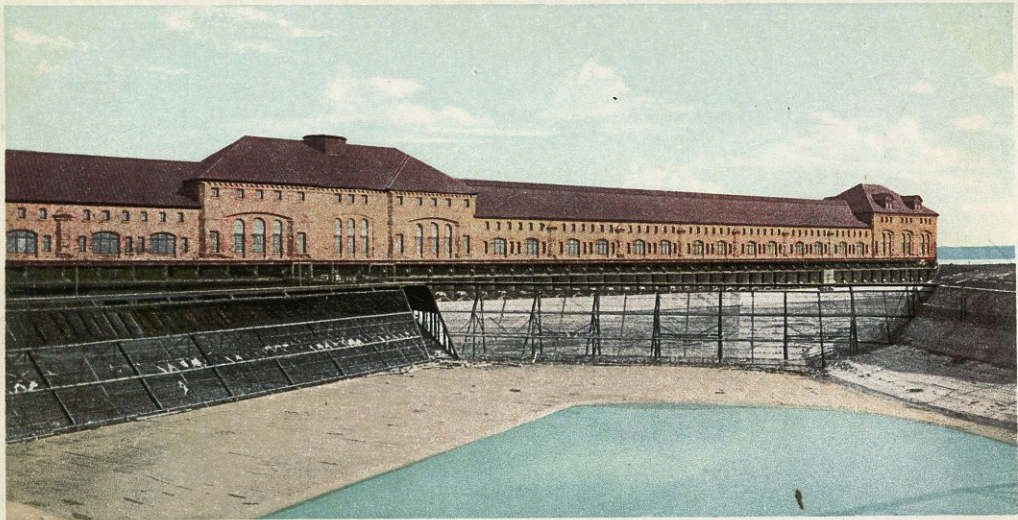

10016. POWER HOUSE AND CANAL, MICHIGAN LAKE SUPERIOR POWER CO., SAULT STE. MARIE, MICH.

COPYRIGHT
1902
BY DETROIT
PHOTOGRAPHIC
CO.

POST CARD

THIS SIDE FOR THE ADDRESS.

PLACE STAMP

HERE.

—
UNITED STATES

AND CANADA.