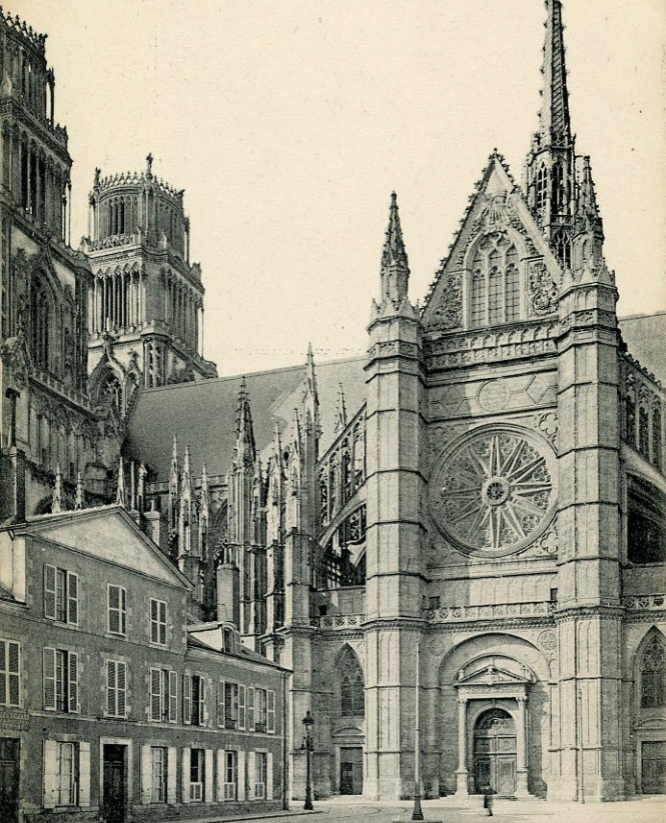

2007 Orléans

La Cathédrale (Côté Sud)