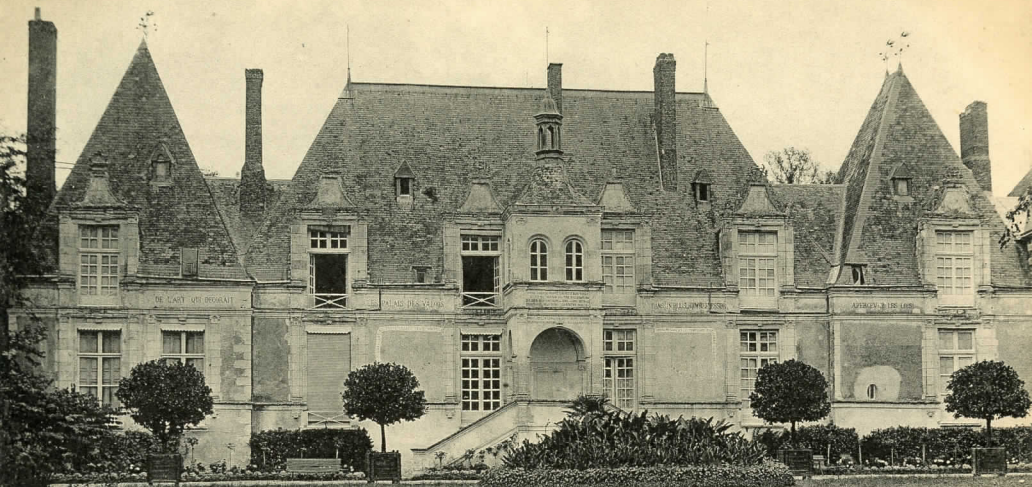

Kenyon College

Digital Kenyon: Research, Scholarship, and Creative Exchange

Orville E. Watson, D.D. Postcard Collection

Archives

June 2015

Chateau de Villes Avin - Facade Sud

Follow this and additional works at: https://digital.kenyon.edu/watson_postcards

Recommended Citation

"Chateau de Villes Avin - Facade Sud" (2015). *Orville E. Watson, D.D. Postcard Collection*. 783.
https://digital.kenyon.edu/watson_postcards/783

This Book is brought to you for free and open access by the Archives at Digital Kenyon: Research, Scholarship, and Creative Exchange. It has been accepted for inclusion in Orville E. Watson, D.D. Postcard Collection by an authorized administrator of Digital Kenyon: Research, Scholarship, and Creative Exchange. For more information, please contact noltj@kenyon.edu.

Château de VILLESVIN, XVI^e siècle. — Façade Sud

ND Phot.

Carte Postale

Tous les pays étrangers n'acceptent pas la correspondance au recto.
Se renseigner à la poste.

Correspondance

Adresse