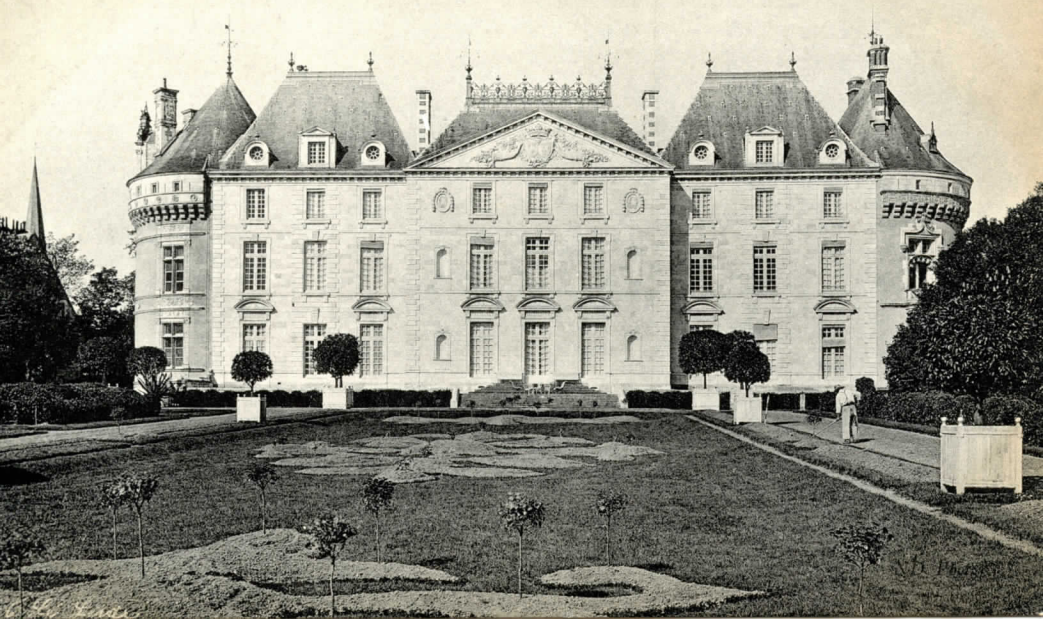

Kenyon College

Digital Kenyon: Research, Scholarship, and Creative Exchange

Orville E. Watson, D.D. Postcard Collection

Archives

June 2015

Château du Lude - Façade est

Follow this and additional works at: https://digital.kenyon.edu/watson_postcards

Recommended Citation

"Château du Lude - Façade est" (2015). *Orville E. Watson, D.D. Postcard Collection*. 653.
https://digital.kenyon.edu/watson_postcards/653

This Book is brought to you for free and open access by the Archives at Digital Kenyon: Research, Scholarship, and Creative Exchange. It has been accepted for inclusion in Orville E. Watson, D.D. Postcard Collection by an authorized administrator of Digital Kenyon: Research, Scholarship, and Creative Exchange. For more information, please contact noltj@kenyon.edu.