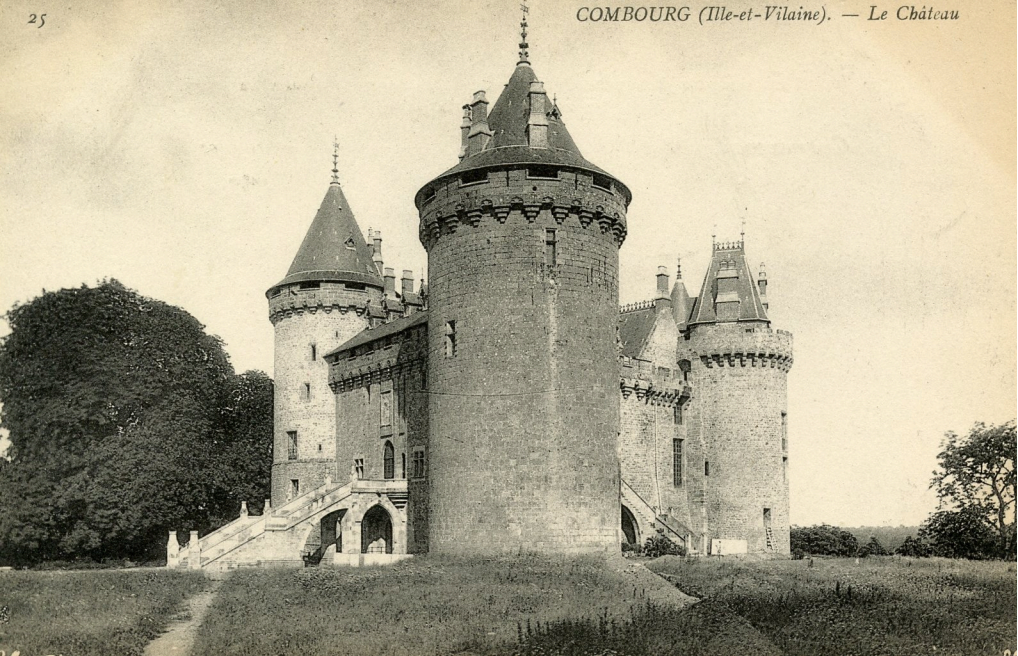

Kenyon College

Digital Kenyon: Research, Scholarship, and Creative Exchange

Orville E. Watson, D.D. Postcard Collection

Archives

June 2015

Ille et Vilaine - Le Château

Follow this and additional works at: https://digital.kenyon.edu/watson_postcards

Recommended Citation

"Ille et Vilaine - Le Château" (2015). *Orville E. Watson, D.D. Postcard Collection*. 608.
https://digital.kenyon.edu/watson_postcards/608

This Book is brought to you for free and open access by the Archives at Digital Kenyon: Research, Scholarship, and Creative Exchange. It has been accepted for inclusion in Orville E. Watson, D.D. Postcard Collection by an authorized administrator of Digital Kenyon: Research, Scholarship, and Creative Exchange. For more information, please contact noltj@kenyon.edu.