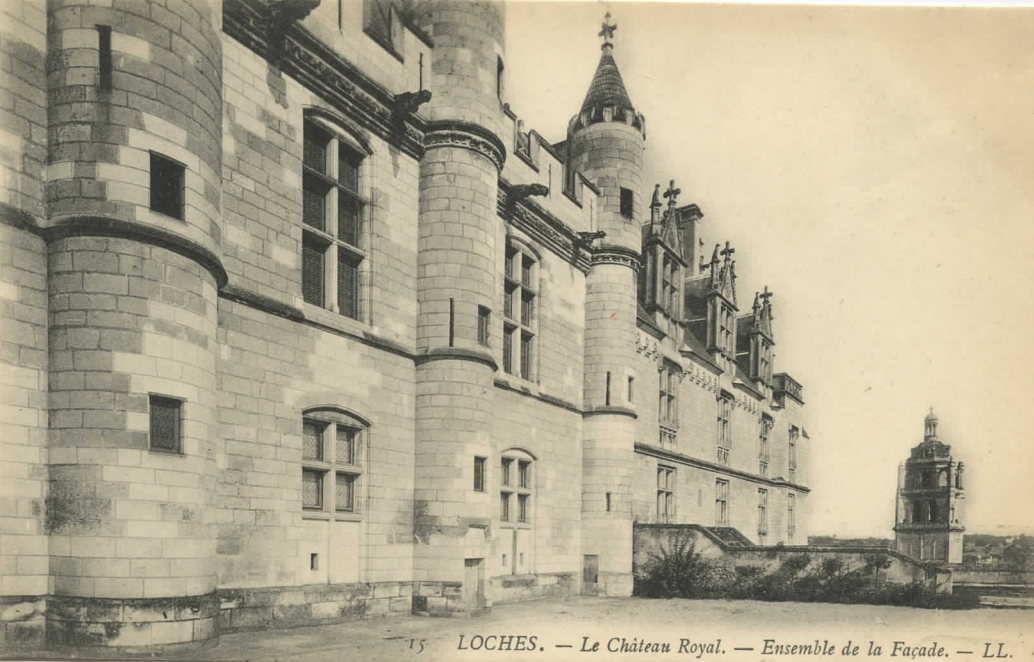

Kenyon College

Digital Kenyon: Research, Scholarship, and Creative Exchange

Orville E. Watson, D.D. Postcard Collection

Archives

June 2015

Le Château Royal - ensemble de la Façade

Follow this and additional works at: http://digital.kenyon.edu/watson_postcards

Recommended Citation

"Le Château Royal - ensemble de la Façade" (2015). *Orville E. Watson, D.D. Postcard Collection*. Book 513.
http://digital.kenyon.edu/watson_postcards/513

This Book is brought to you for free and open access by the Archives at Digital Kenyon: Research, Scholarship, and Creative Exchange. It has been accepted for inclusion in Orville E. Watson, D.D. Postcard Collection by an authorized administrator of Digital Kenyon: Research, Scholarship, and Creative Exchange. For more information, please contact noltj@kenyon.edu.