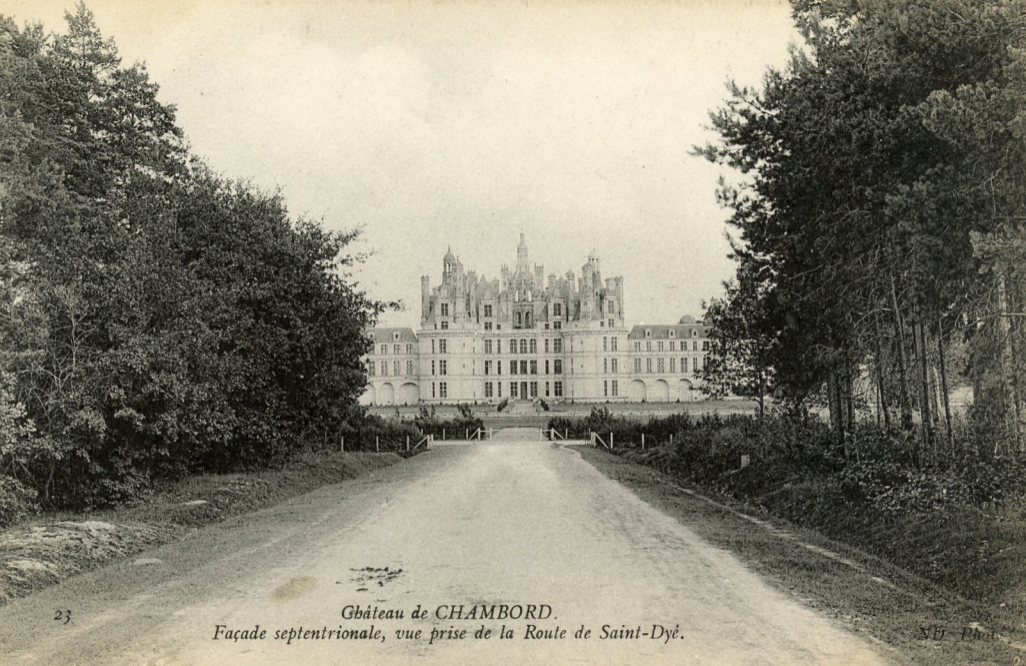

Kenyon College

Digital Kenyon: Research, Scholarship, and Creative Exchange

Orville E. Watson, D.D. Postcard Collection

Archives

June 2015

Chateau de Chambord - Facade septentrionale

Follow this and additional works at: https://digital.kenyon.edu/watson_postcards

Recommended Citation

"Chateau de Chambord - Facade septentrionale" (2015). *Orville E. Watson, D.D. Postcard Collection*. 458.
https://digital.kenyon.edu/watson_postcards/458

This Book is brought to you for free and open access by the Archives at Digital Kenyon: Research, Scholarship, and Creative Exchange. It has been accepted for inclusion in Orville E. Watson, D.D. Postcard Collection by an authorized administrator of Digital Kenyon: Research, Scholarship, and Creative Exchange. For more information, please contact noltj@kenyon.edu.

*Château de CHAMBORD.
Façade septentrionale, vue prise de la Route de Saint-Dyé.*

Carte Postale

Tous les pays étrangers n'acceptent pas la correspondance au recto.
Se renseigner à la poste.

Correspondance