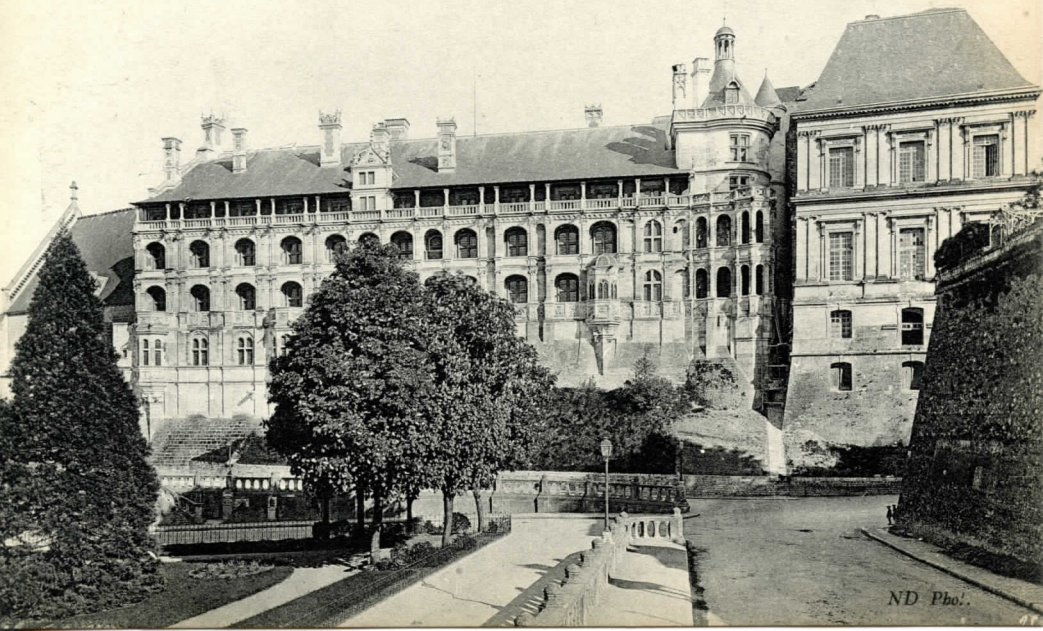

Kenyon College

Digital Kenyon: Research, Scholarship, and Creative Exchange

Orville E. Watson, D.D. Postcard Collection

Archives

June 2015

Chateau de Blois - Aile de François Ier, Façade extérieure

Follow this and additional works at: https://digital.kenyon.edu/watson_postcards

Recommended Citation

"Chateau de Blois - Aile de François Ier, Façade extérieure" (2015). *Orville E. Watson, D.D. Postcard Collection*. 259.
https://digital.kenyon.edu/watson_postcards/259

This Book is brought to you for free and open access by the Archives at Digital Kenyon: Research, Scholarship, and Creative Exchange. It has been accepted for inclusion in Orville E. Watson, D.D. Postcard Collection by an authorized administrator of Digital Kenyon: Research, Scholarship, and Creative Exchange. For more information, please contact noltj@kenyon.edu.