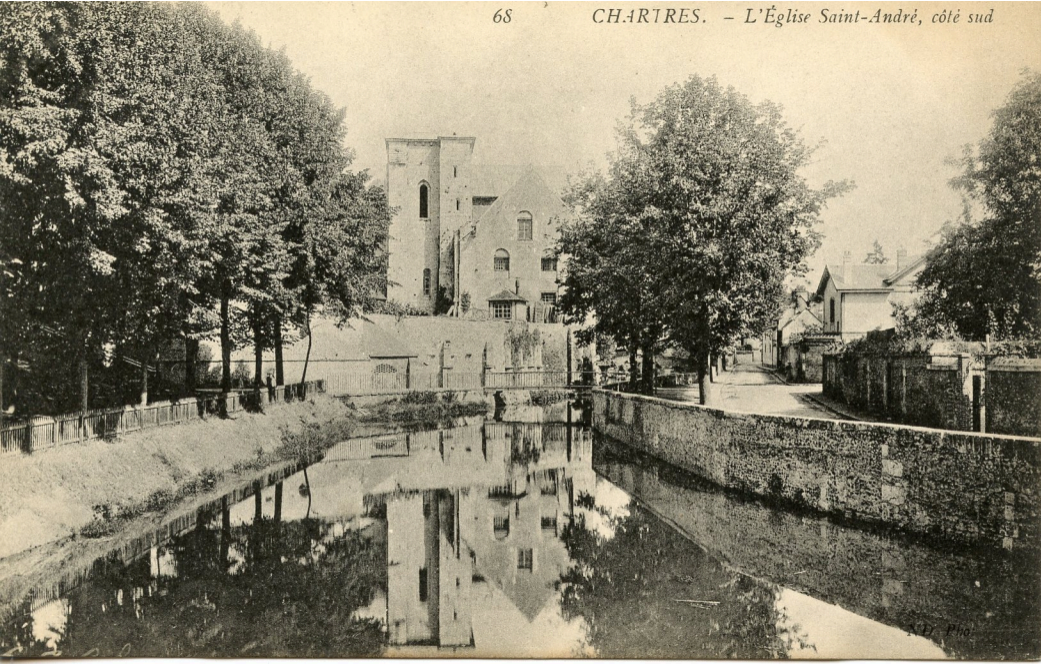

Kenyon College

Digital Kenyon: Research, Scholarship, and Creative Exchange

Orville E. Watson, D.D. Postcard Collection

Archives

June 2015

L'Eglise Saint-Andre, cote sud

Follow this and additional works at: https://digital.kenyon.edu/watson_postcards

Recommended Citation

"L'Eglise Saint-Andre, cote sud" (2015). *Orville E. Watson, D.D. Postcard Collection*. 200.
https://digital.kenyon.edu/watson_postcards/200

This Book is brought to you for free and open access by the Archives at Digital Kenyon: Research, Scholarship, and Creative Exchange. It has been accepted for inclusion in Orville E. Watson, D.D. Postcard Collection by an authorized administrator of Digital Kenyon: Research, Scholarship, and Creative Exchange. For more information, please contact noltj@kenyon.edu.